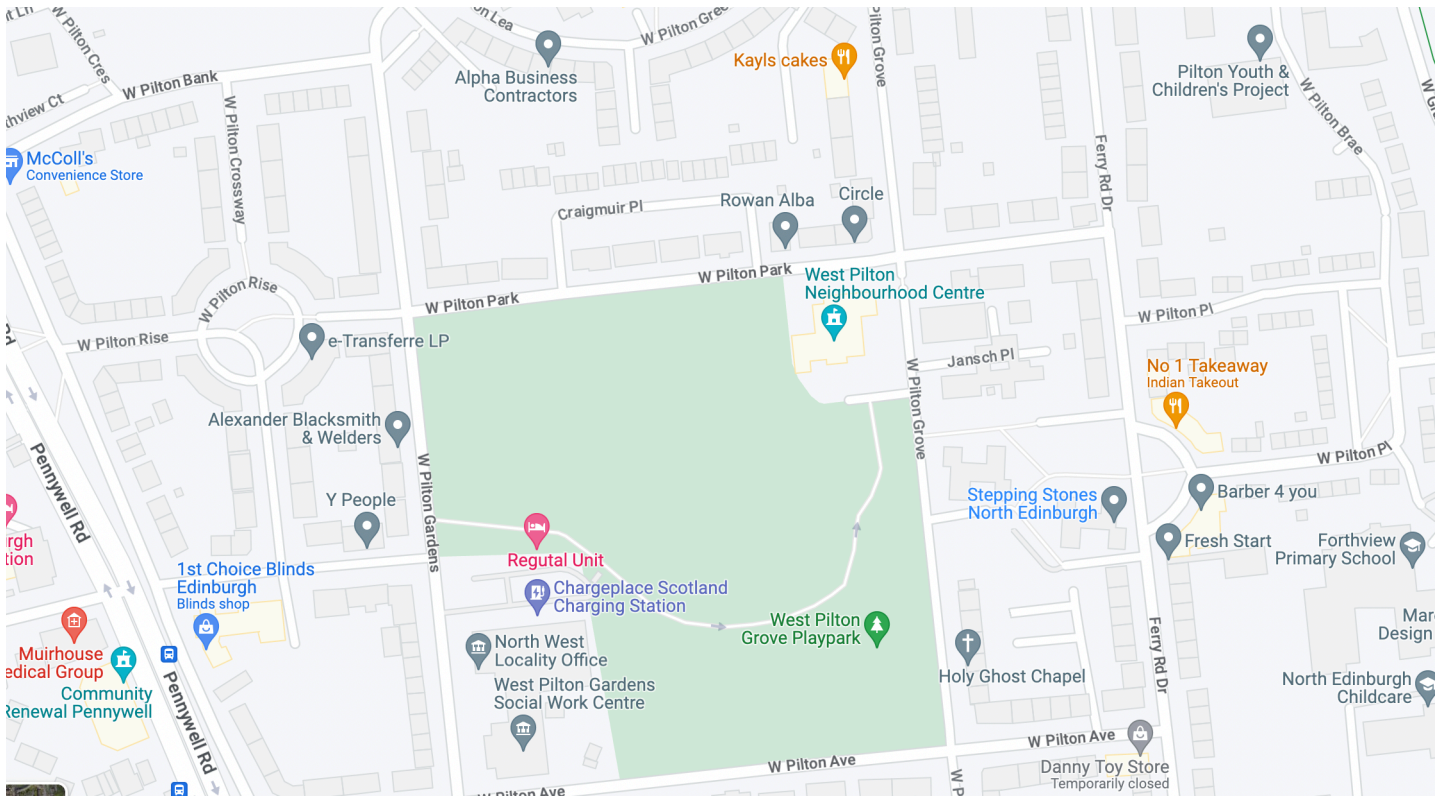

VENUE ACCESS

North Edinburgh Arts events are taking place at:
West Pilton Neighbourhood Centre
19 West Pilton Grove, Edinburgh EH4 4BY

Map of West Pilton Neighbourhood Centre, *19 West Pilton Grove, Edinburgh EH4 4BY*

Lothian buses that serve this route:

Coming from north east: 7, 11, 14, 16, 21

Coming from west/south: 27, 37, 29

Cameo Picturehouse Cinema

38 Home St, Edinburgh EH3 9LZ

Map of **Cameo Picturehouse Cinema**
38 Home St, Edinburgh EH3 9LZ

Lothian buses that serve this route:

Coming from west: 3, 4, 33

Coming from south west: 5, 11, 16, 23

Coming from the north: 14, 16, 25 and 35

Scottish Storytelling Centre

43-45 High Street, Edinburgh, Scotland EH1 1SR