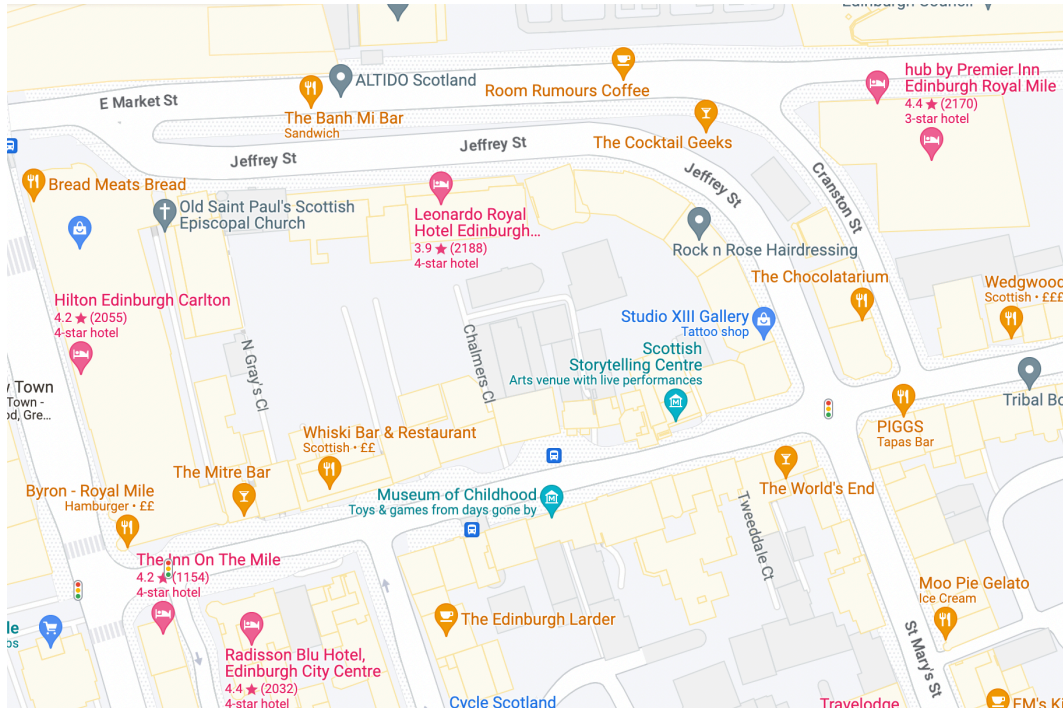

VENUE ACCESS

North Edinburgh Arts events are taking place at:
West Pilton Neighbourhood Centre
19 West Pilton Grove, Edinburgh EH4 4BY

Map of West Pilton Neighbourhood Centre, *19 West Pilton Grove, Edinburgh EH4 4BY*

Lothian buses that serve this route:

Coming from north east: 7, 11, 14, 16, 21

Coming from west/south: 27, 37, 29

Cameo Picturehouse Cinema

38 Home St, Edinburgh EH3 9LZ

Map of **Cameo Picturehouse Cinema**
38 Home St, Edinburgh EH3 9LZ

Lothian buses that serve this route:

Coming from west: 3, 4, 33

Coming from south west: 5, 11, 16, 23

Coming from the north: 14, 16, 25 and 35

Scottish Storytelling Centre

43-45 High Street, Edinburgh, Scotland EH1 1SR

- Access for wheelchair users and people with other mobility issues
- Assistance dogs welcome
- Induction loops available

Lothian buses that serve this route:

Coming from west: 3, 4, 33

Coming from south west: 5, 11, 16, 23